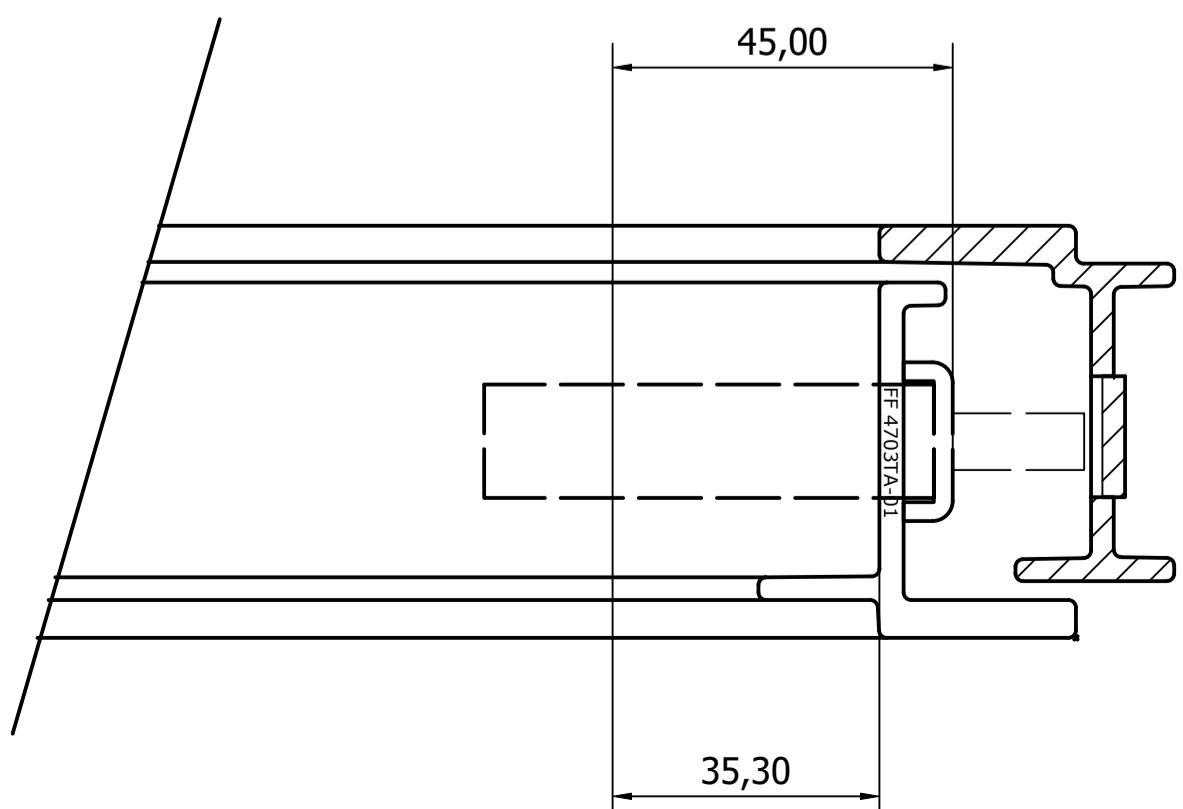

LOCK

 swf STEEL WINDOW FITTINGS	Issue	Date	Material	Finish	 Scale @ A3
	1	12/10/2023			
	Designed By	Checked By	Part No.		Sheet 1 / 1
	terry				
Description					
W40 DOOR LOCK PREP DETAIL					